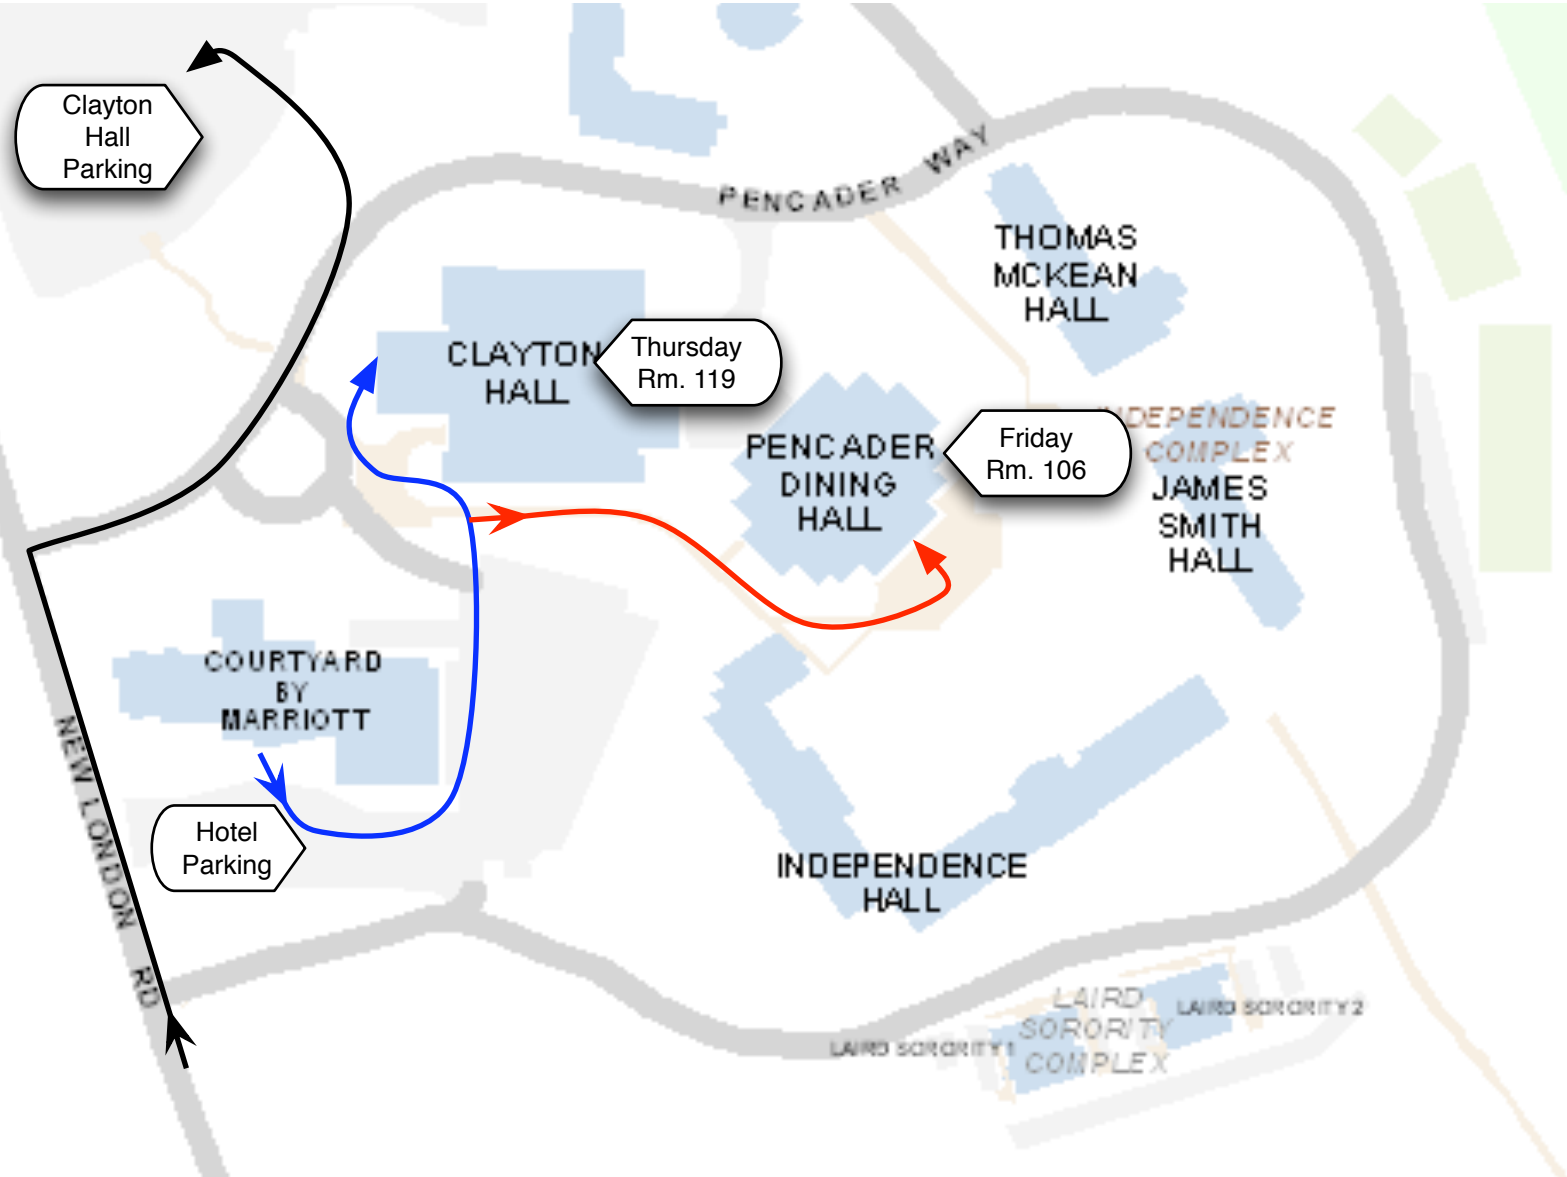

Map and directions to SCOR meeting rooms

Clayton Hall Parking

Thursday Rm. 119

Friday Rm. 106

Hotel Parking

CLAYTON HALL

PENCADER DINING HALL

THOMAS MCKEAN HALL

INDEPENDENCE HALL

COURTYARD BY MARRIOTT

INDEPENDENCE COMPLEX
JAMES SMITH HALL

LAIRD SORORITY COMPLEX
LAIRD SORORITY 1
LAIRD SORORITY 2

PENCADER WAY

NEW LONDON RD

LAIRD SORORITY 1

LAIRD SORORITY 2